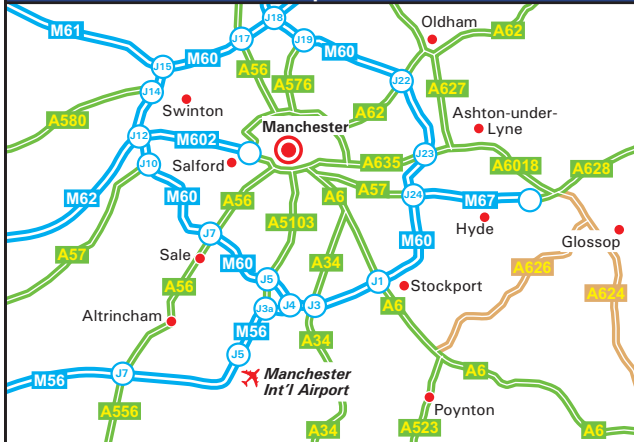

**EPHAR 2008, Manchester, UK,
13 - 17 July 2008**
Federation of European Pharmacological Societies Congress
Location Map & Directions

From the East – Leave the M60 at Junction 24, join the A57 and follow signs for Manchester.

From the North – Leave the M60 at Junction 17, join the A56 and follow signs for Manchester.

From the South – Leave the M60 at Junction 5, join the A5103 and follow signs for Manchester.

From the West – Follow the M60/M62 at Junction 12, join the M602 and follow signs for Manchester.

By Car
Approach the City from the North, South or West via the M60 Orbital Motorway.

Car Parking There is a multi-storey car park on Booth Street East.

Metrolink The tram system runs through the city centre and connects Piccadilly and Victoria railway stations.

By Train Manchester's two main railway stations are Piccadilly and Victoria.

By Air Trains from Manchester Airport to the city centre run every 15 minutes into Piccadilly train station.

PRODUCED BY BUSINESS MAPS LTD FROM DIGITAL DATA. © CROWN COPYRIGHT 1:34280