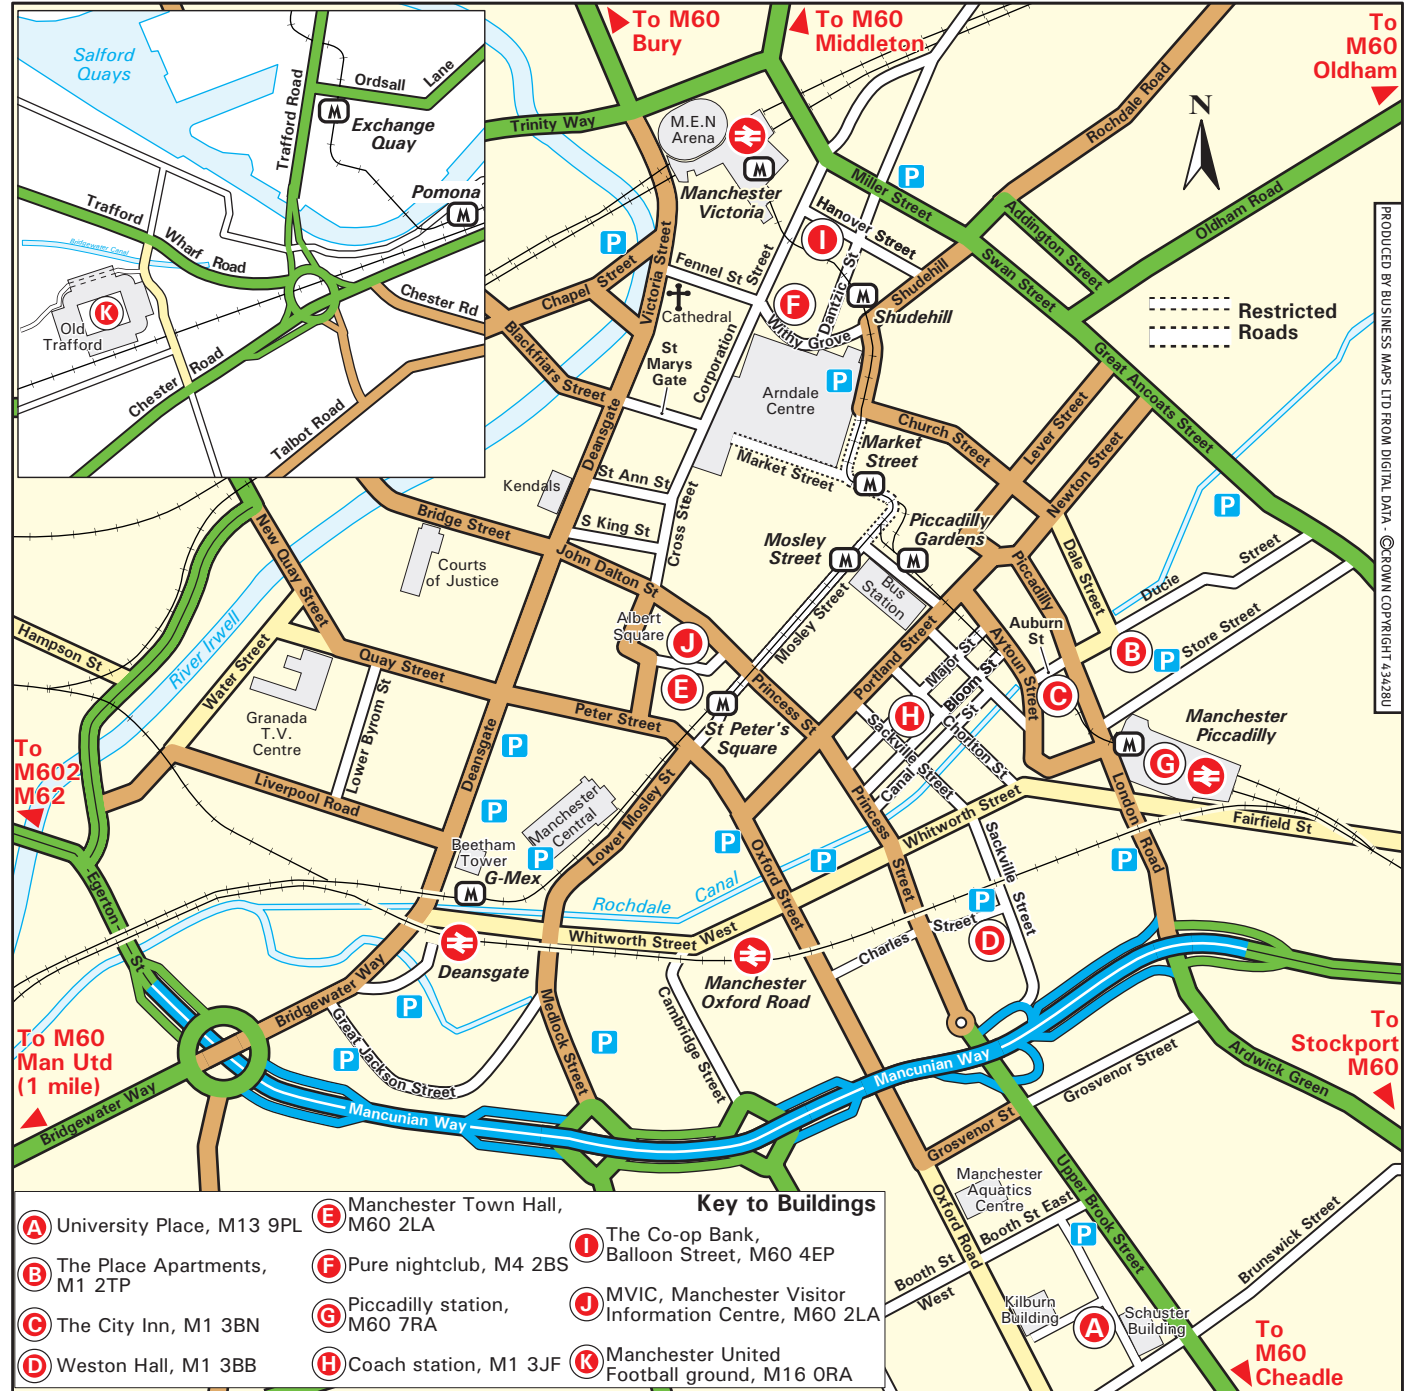

**EPHAR 2008, Manchester, UK,
13 - 17 July 2008**
Federation of European Pharmacological Societies Congress
Location Map & Directions

From the East – Leave the M60 at Junction 24, join the A57 and follow signs for Manchester.

From the North – Leave the M60 at Junction 17, join the A56 and follow signs for Manchester.

From the South – Leave the M60 at Junction 5, join the A5103 and follow signs for Manchester.

From the West – Follow the M60/M62 at Junction 12, join the M602 and follow signs for Manchester.

By Car
Approach the City from the North, South or West via the M60 Orbital Motorway.

Car Parking There is a multi-storey car park on Booth Street East.

Metrolink The tram system runs through the city centre and connects Piccadilly and Victoria railway stations.

By Train Manchester's two main railway stations are Piccadilly and Victoria.

By Air Trains from Manchester Airport to the city centre run every 15 minutes into Piccadilly train station.

PRODUCED BY BUSINESS MAPS LTD FROM DIGITAL DATA. © CROWN COPYRIGHT 1:34280